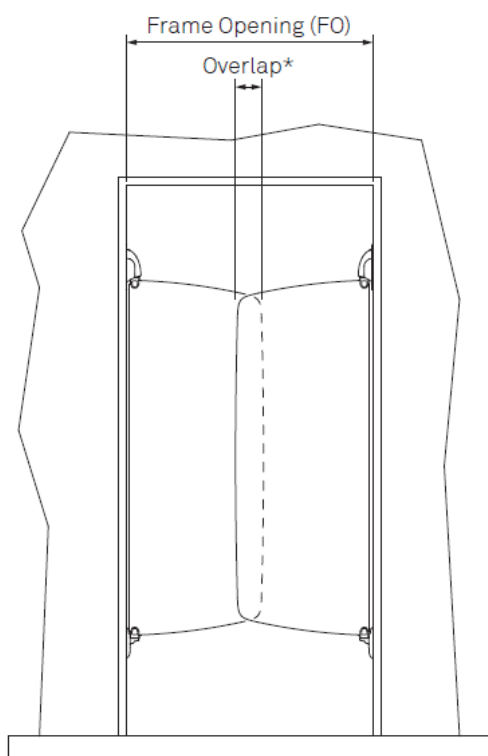

Leaf Size	Min FO	Max FO
Medium	741mm	870mm
Wide	871mm	1000mm
Extra Wide	1001mm	1118mm

* The leaf overlap will range from 20mm at 'Max FO' to 150mm at 'Min FO'.

We do not recommend an overlap outside of this range.