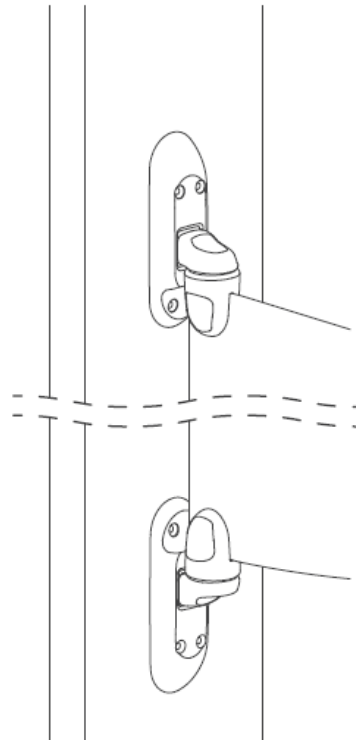

Bathroom Pivot Set Options

<3kg Release

Wall Mount Set

Code: 145899

Contents: 4x Wall Mounts.

All fixings included.

Steel Frame Packers Kits

A Steel Frame Packer Kit may be required to fit the Pivot and Wall Mount to specific profiles of steel frame. See Technical Datasheet for further details.